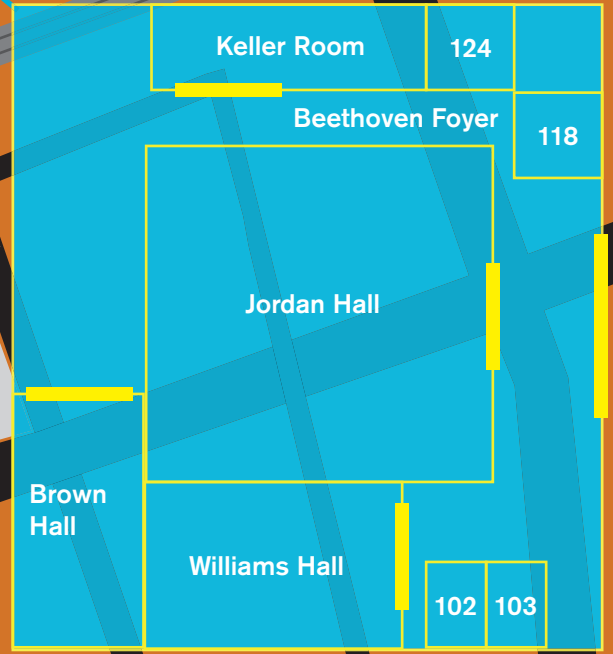

Gainsborough St.

NEC

YMCA

ST. Botoph St.

P

T Mass. Ave.

Northeastern University

Curry Student Center Ballroom

Camden St.

Carter Playground

Columbus Ave.

T Ruggles

Davenport Commons

Tremont St.

P